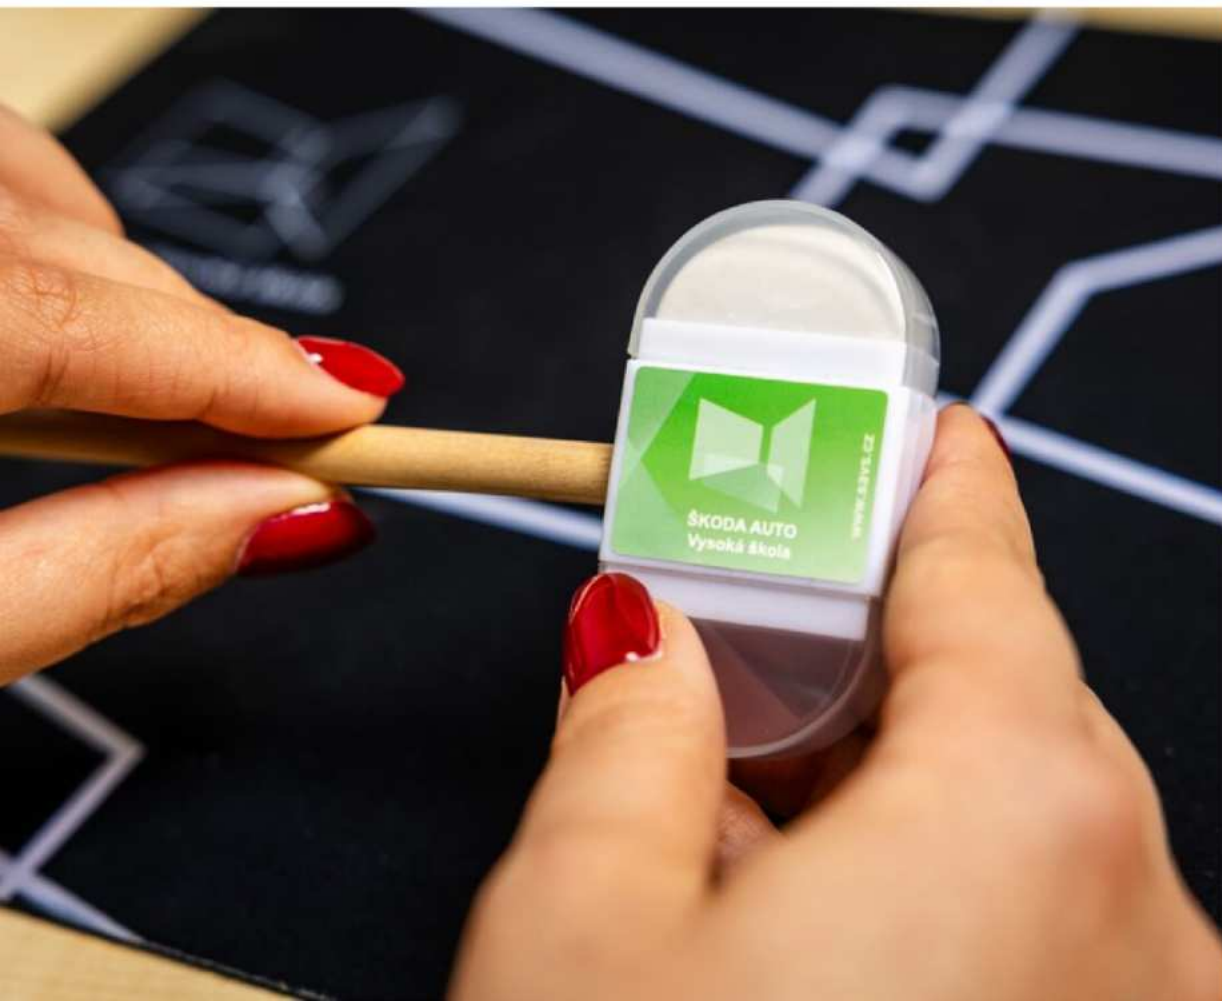

# Lip balm

Price 60 CZK

**Rubber with  
sharpener**  
**Price 40 CZK**